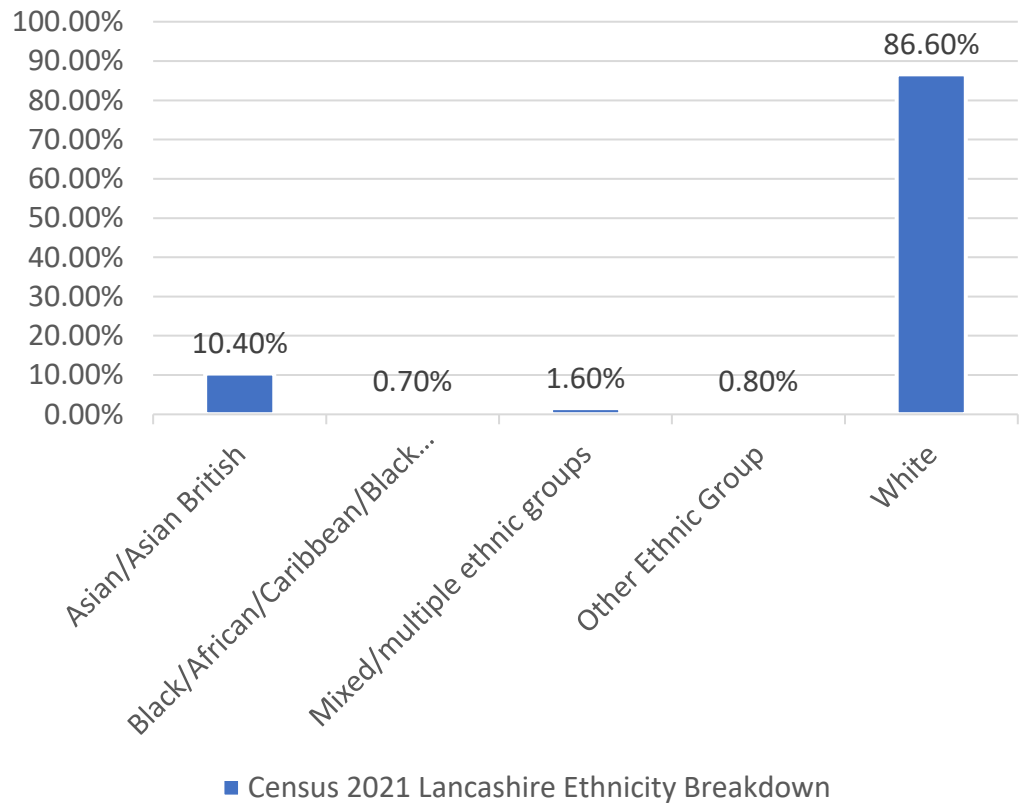

Census 2021 Lancashire Ethnicity Breakdown

Census 2021 England & Wales Ethnicity Breakdown

Discrimination Allegations (Complaints)

Q2 2023

YTD 2023

Discrimination Category (Cases)

Discrimination Category (Cases)

Complainant Ethnicity Q2 (2023) – All Complaints

■ Asian ■ Black ■ Blank ■ Other ■ Unknown ■ White

Complainant Ethnicity Q2 (2023) – Discrimination Complaints

■ Asian ■ Black ■ Blank ■ Other ■ Unknown ■ White

Complainant Ethnicity YTD (2023) – All Complaints

■ Asian ■ Black ■ Blank ■ Other ■ Unknown ■ White

Complainant Ethnicity YTD (2023) – Discrimination Complaints

■ Asian ■ Black ■ Blank ■ Other ■ Unknown ■ White