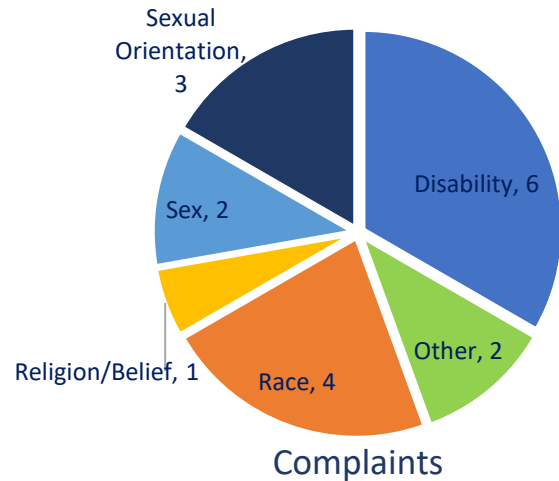

Census 2021 Lancashire Ethnicity Breakdown

Census 2021 England & Wales Ethnicity Breakdown

Discrimination Allegations (Complaints)

Q2 2023

YTD 2023

Discrimination Category (Cases)

Discrimination Category (Cases)

Complainant Ethnicity Q2 (2023) – All Complaints

■ Asian ■ Black ■ Blank ■ Other ■ Unknown ■ White

Complainant Ethnicity Q2 (2023) – Discrimination Complaints

■ Asian ■ Black ■ Blank ■ Other ■ Unknown ■ White

Complainant Ethnicity YTD (2023) – All Complaints

■ Asian ■ Black ■ Blank ■ Other ■ Unknown ■ White

Complainant Ethnicity YTD (2023) – Discrimination Complaints

■ Asian ■ Black ■ Blank ■ Other ■ Unknown ■ White