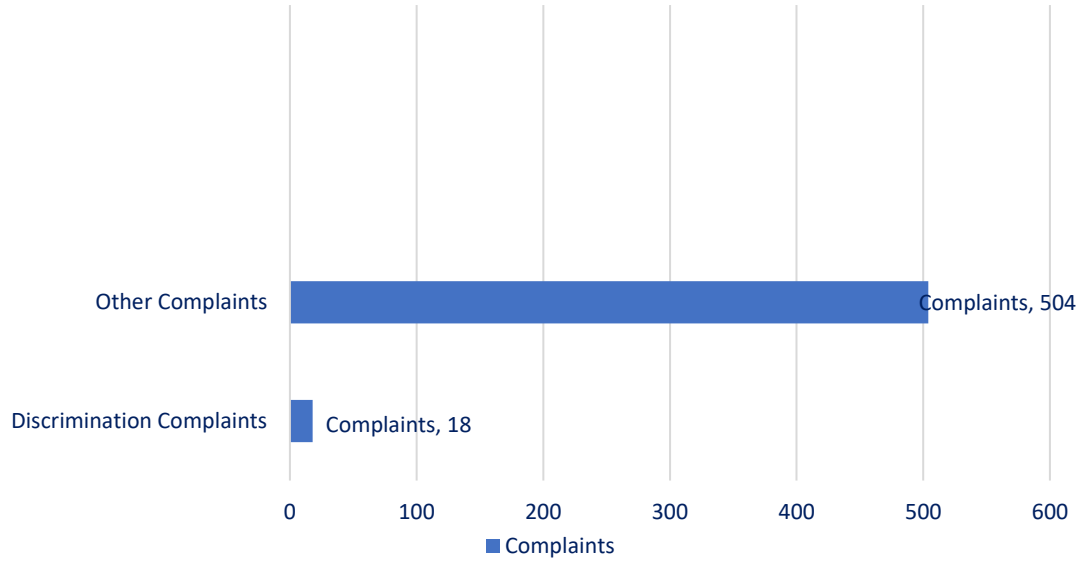

Census 2021 Lancashire Ethnicity Breakdown

Census 2021 England & Wales Ethnicity Breakdown

Discrimination Allegations (Complaints)

Q2 2023

YTD 2023

Discrimination Category (Cases)

Discrimination Category (Cases)

Complainant Ethnicity Q2 (2023) – All Complaints

■ Asian ■ Black ■ Blank ■ Other ■ Unknown ■ White

Complainant Ethnicity Q2 (2023) – Discrimination Complaints

■ Asian ■ Black ■ Blank ■ Other ■ Unknown ■ White