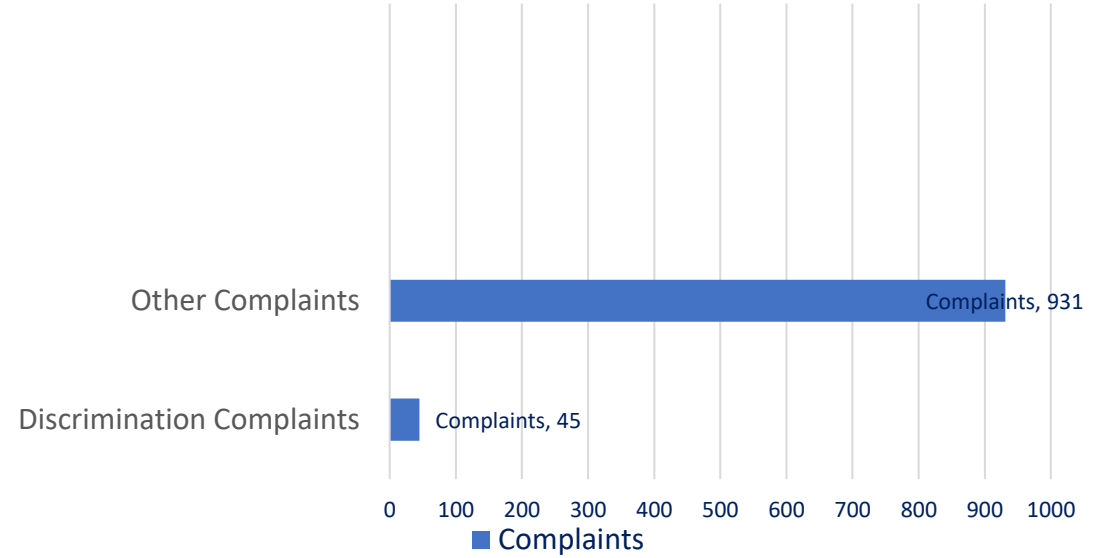

Census 2021 Lancashire Ethnicity Breakdown

Census 2021 England & Wales Ethnicity Breakdown

Discrimination Allegations (Complaints)

Q2 2023

YTD 2023

Discrimination Category (Cases)

Discrimination Category (Cases)

Complainant Ethnicity Q2 (2023) – All Complaints

■ Asian ■ Black ■ Blank ■ Other ■ Unknown ■ White

Complainant Ethnicity Q2 (2023) – Discrimination Complaints

■ Asian ■ Black ■ Blank ■ Other ■ Unknown ■ White