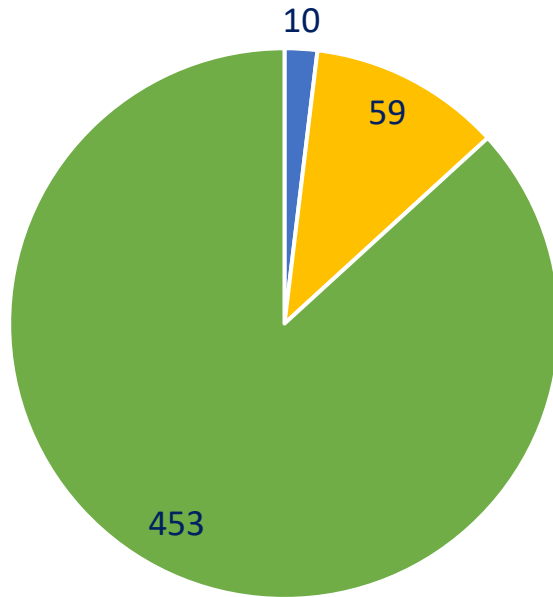

Complainant Ethnicity Q2 (2023) – All Complaints

■ Asian ■ Black ■ Blank ■ Other ■ Unknown ■ White

Complainant Ethnicity Q2 (2023) – Discrimination Complaints

■ Asian ■ Black ■ Blank ■ Other ■ Unknown ■ White

Complainant Ethnicity YTD (2023) – All Complaints

■ Asian ■ Black ■ Blank ■ Other ■ Unknown ■ White

Complainant Ethnicity YTD (2023) – Discrimination Complaints

■ Asian ■ Black ■ Blank ■ Other ■ Unknown ■ White

Stop & Search Complaints Q2 2023

Total Number of Stop & Search = 4605

BAME = 596 (13%)

Complaints

■ Stop & Search ■ Use of Force ■ Other Complaints

Stop & Search Complaints YTD 2023

Total Number of Stop & Search = 8634