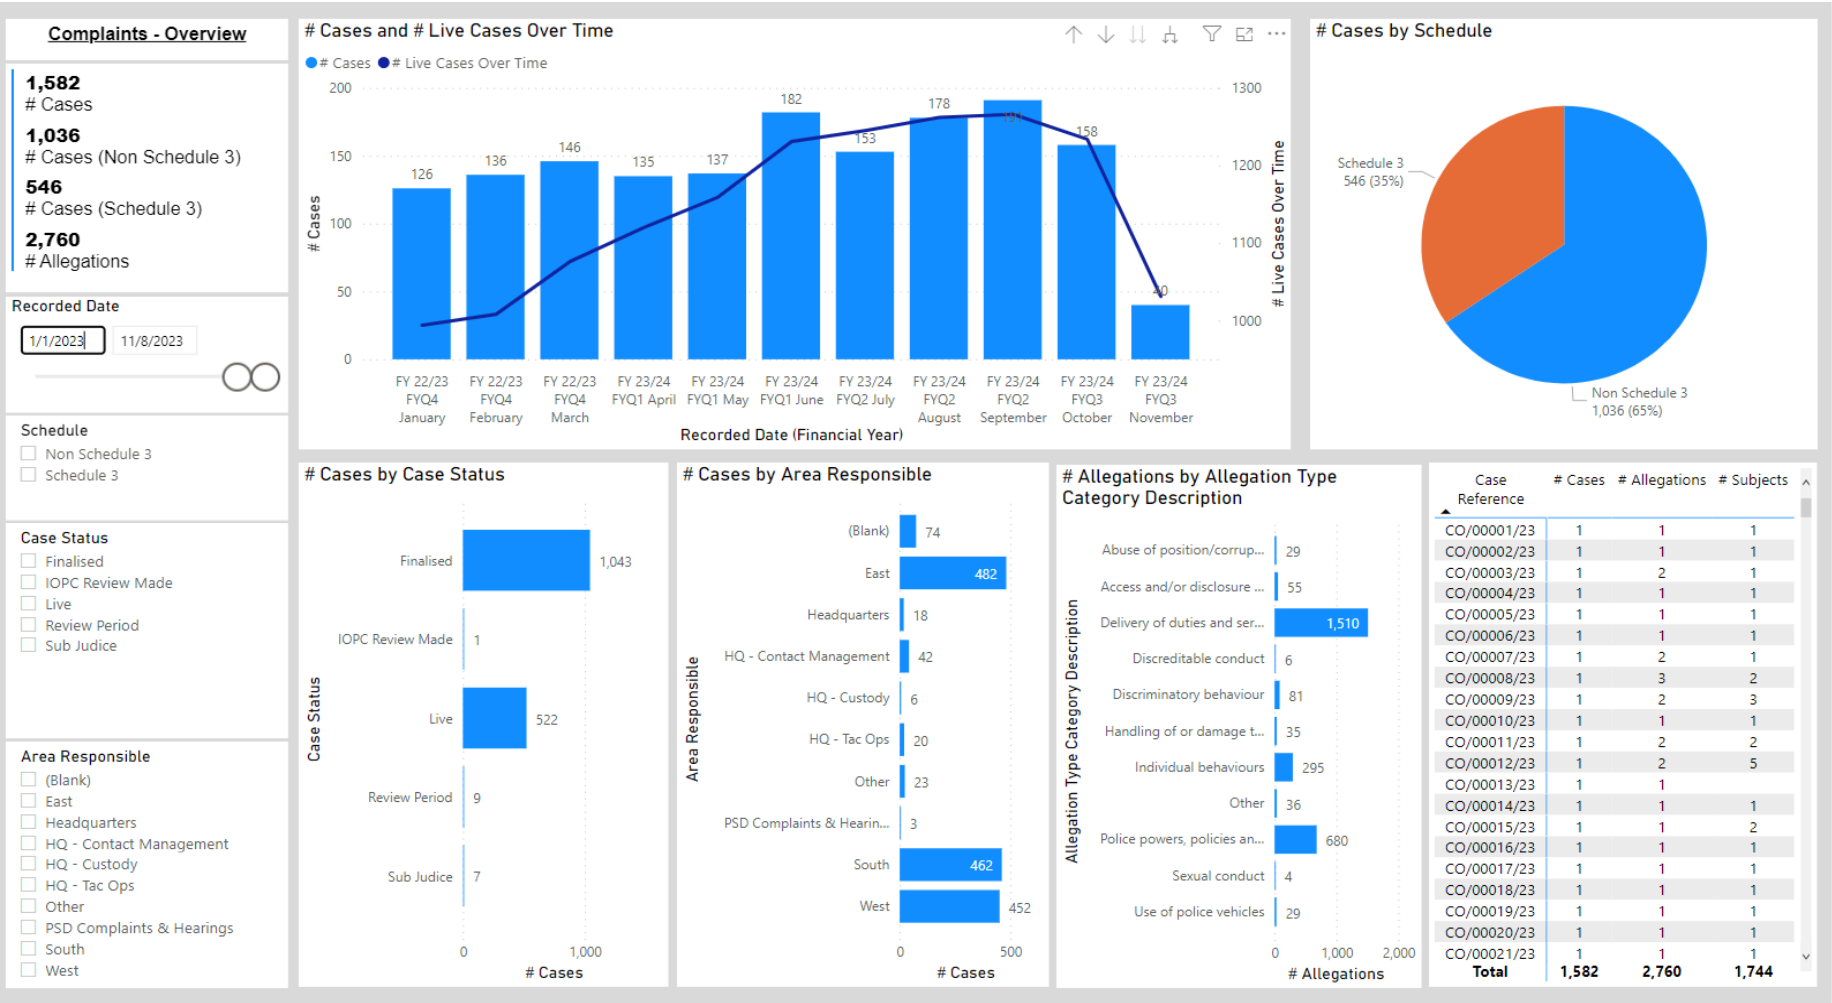

Power BI Dashboard