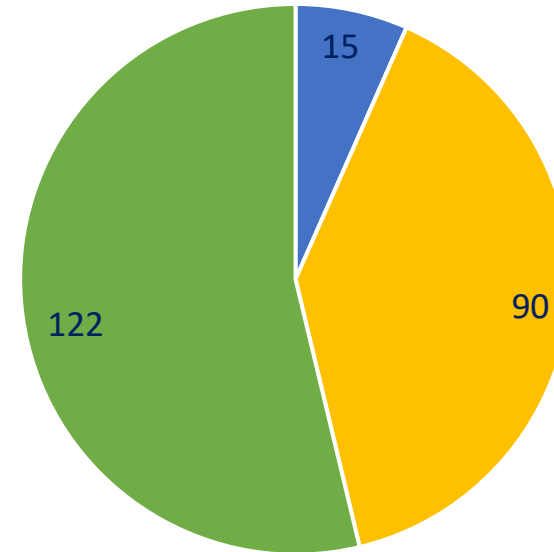

Complainant Ethnicity YTD (2023) – All Complaints

■ Asian ■ Black ■ Blank ■ Other ■ Unknown ■ White

Complainant Ethnicity YTD (2023) – Discrimination Complaints

■ Asian ■ Black ■ Blank ■ Other ■ Unknown ■ White

Stop & Search Complaints Q2 2023

Total Number of Stop & Search = 4605

BAME = 596 (13%)

Complaints

■ Stop & Search ■ Use of Force ■ Other Complaints

Stop & Search Complaints YTD 2023

Total Number of Stop & Search = 8634

BAME = 1212 (14%)

Complaints

■ Stop & Search ■ Use of Force ■ Other Complaints

Stop & Search / UoF Complainant Ethnicity

Q2 (2023)

■ Asian ■ Blank ■ Other ■ Unknown ■ White

YTD (2023)

■ Asian ■ Blank ■ Other ■ Unknown ■ White