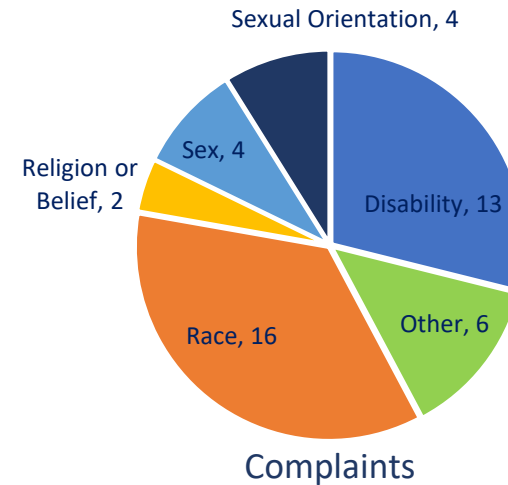

Census 2021 Lancashire Ethnicity Breakdown

Census 2021 England & Wales Ethnicity Breakdown

Discrimination Allegations (Complaints)

Q2 2023

YTD 2023

Discrimination Category (Cases)

Discrimination Category (Cases)

Complainant Ethnicity Q2 (2023) – All Complaints

■ Asian ■ Black ■ Blank ■ Other ■ Unknown ■ White

Complainant Ethnicity Q2 (2023) – Discrimination Complaints

■ Asian ■ Black ■ Blank ■ Other ■ Unknown ■ White

Complainant Ethnicity YTD (2023) – All Complaints

■ Asian ■ Black ■ Blank ■ Other ■ Unknown ■ White

Complainant Ethnicity YTD (2023) – Discrimination Complaints

■ Asian ■ Black ■ Blank ■ Other ■ Unknown ■ White