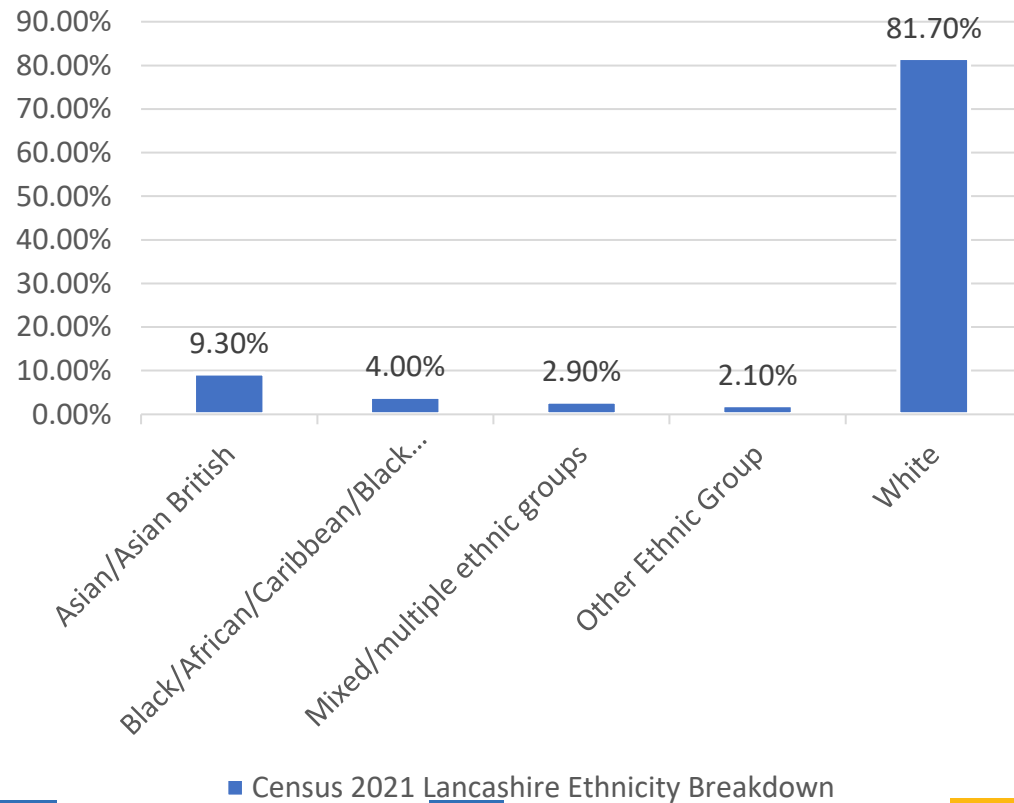

Census 2021 Lancashire Ethnicity Breakdown

Census 2021 England & Wales Ethnicity Breakdown

Discrimination Allegations (Complaints)

Q2 2023

YTD 2023

Discrimination Category (Cases)

Discrimination Category (Cases)

Complainant Ethnicity Q2 (2023) – All Complaints

■ Asian ■ Black ■ Blank ■ Other ■ Unknown ■ White

Complainant Ethnicity Q2 (2023) – Discrimination Complaints

■ Asian ■ Black ■ Blank ■ Other ■ Unknown ■ White

Complainant Ethnicity YTD (2023) – All Complaints

■ Asian ■ Black ■ Blank ■ Other ■ Unknown ■ White

Complainant Ethnicity YTD (2023) – Discrimination Complaints

■ Asian ■ Black ■ Blank ■ Other ■ Unknown ■ White